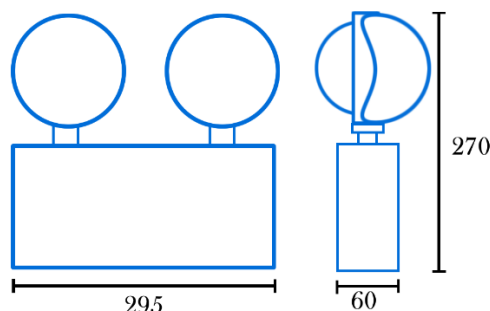

# 安利消防器材有限公司 Safety Fire Fighting Equipment Ltd.

消防處註冊消防裝置承辦商 • 機電工程署註冊電業承辦商

緊急後備照明燈 (發光二極管)

Automatic Emergency Light (LED)

Model No. / 型號	<b>AELED - 21</b>
System Mode / 系統模式	Non - maintained Type
Normal Output / 輸出功率	2 x 1W
Bulb / 燈泡	2 x 1W High efficiency super flux LED
Discharge Duration / 可亮時間	2 Hours
Recharge Period / 充電時間	12 Hours for 2 Hours
Line Voltage / 電壓	AC 220 50 Hz +/- 10%
Battery / 電池	4.8V Ni-Cd
Housing / 外殼	金屬材料，外焗塗粉狀樹脂漆油 Metal materials with Epoxy Powder Coating
Outside features / 燈外裝置	電源指示燈及測試掣 Power indication light & Test switch
Testing Report / 測試證書	香港理工大學屋宇設備工程學系 The HK Polytechnic University - Department of Building Services Engineering
Testing Standard / 測試標準	香港消防處牌照及審批總區: [PPA/104(A) 第四次修訂] HKFSD Licensing & Certification Command [PPA/104(A) 4 <sup>th</sup> Revision]
Dimension / 燈箱尺寸	295 x 270 x 60 mm