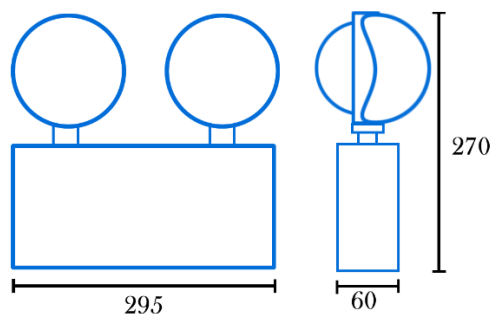

# 安利消防器材有限公司 Safety Fire Fighting Equipment Ltd.

消防處註冊消防裝置承辦商 • 機電工程署註冊電業承辦商

緊急後備照明燈 (發光二極管)

Automatic Emergency Light (LED)

Model No. / 型號	<b>AELED - 21</b>
System Mode / 系統模式	Non - maintained Type
Normal Output / 輸出功率	2 x 1W
Bulb / 燈泡	2 x 1W High efficiency super flux LED
Discharge Duration / 可亮時間	2 Hours
Recharge Period / 充電時間	12 Hours for 2 Hours
Line Voltage / 電壓	AC 220 50 Hz +/- 10%
Battery / 電池	4.8V Ni-Cd
Housing / 外殼	金屬材料，外焗塗粉狀樹脂漆油 Metal materials with Epoxy Powder Coating
Outside features / 燈外裝置	電源指示燈及測試掣 Power indication light & Test switch
Testing Report / 測試證書	香港理工大學屋宇設備工程學系 The HK Polytechnic University - Department of Building Services Engineering
Testing Standard / 測試標準	香港消防處牌照及審批總區: [PPA/104(A) 第四次修訂] HKFSD Licensing & Certification Command [PPA/104(A) 4 <sup>th</sup> Revision]
Dimension / 燈箱尺寸	295 x 270 x 60 mm