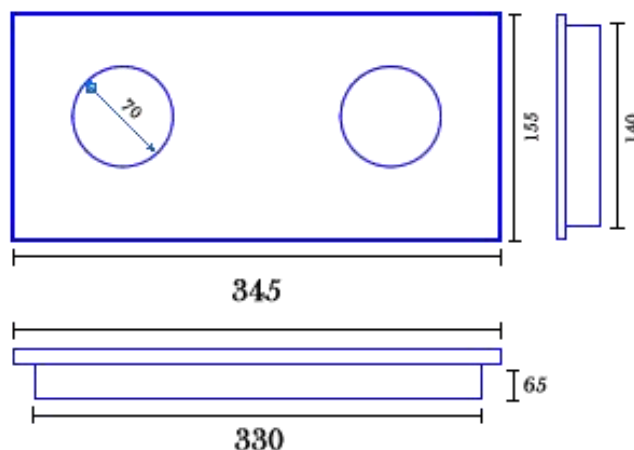

## Safety Fire Fighting Equipment Ltd.

消防處註冊消防裝置承辦商 • 機電工程署註冊電業承辦商

天花隱藏式緊急後備照明燈 (發光二極管)

(LED) Ceiling Concealed Type Automatic Emergency Light

Model No. / 型號	<b>6V3H</b>
Housing / 外殼	金屬材料 · 外焗塗粉狀樹脂漆油 Metal materials with Epoxy Powder Coating
Rechargeable Battery / 充電池	Ni-Cd 3.6V800mAh
Normal Output / 輸出功率	1W
Inner features / 燈內裝置	防火線路版及 UL 防火電子線 Fire Resistant P.C. Board & UL Fire Resistant Wire
Outside features / 燈外裝置	紅色電源指示燈、綠色充電池指示燈、測試掣及 OFF 掣 "RED" Power indication light, "Green" re-charger battery Light, Test switch and "OFF" switch
Discharge Duration/可亮時間	Over 2 Hours
Circuit Design / 線路設計	一份低電壓斷路器，以便於充電池耗盡後將電池截斷 A low voltage cut out to disconnect the battery when fully discharged
Testing Report / 測試證書	中華電氣測試中心 China Electric Testing Centre Limited
Testing Standard / 測試標準	香港消防處牌照及審批總區: [PPA/104(A) 第四次修訂] HKFSD Licensing & Certification Command [PPA/104(A) 4 <sup>th</sup> Revision]
Line Voltage / 電壓	AC 220 - 240V 50 Hz
Weight / 重量	1.4kgs
Dimension / 燈箱尺寸	Cover: 345 x 155 x 1 mm Bottom: 330 x 140 x 65mm