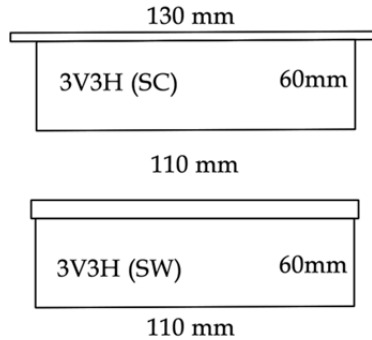

安利消防器材有限公司

Safety Fire Fighting Equipment Ltd.

消防處註冊消防裝置承辦商 • 機電工程署註冊電業承辦商

Single Head Ceiling type Emergency Light 單頭天花式緊急後備照明燈

3V3H (SC) Ceiling Recess Type

3V3H (SW) Wall mount Type

Model No. / 型號	3V3H (SC)	3V3H (SW)
System Mode / 系統模式	Non - maintained Type	
Normal Output / 輸出功率	1W	
Bulb / 燈泡	1W High efficiency super flux LED	
Discharge Duration / 可亮時間	2 Hours	
Recharge Period / 充電時間	12 Hours for 2 Hours	
Line Voltage / 電壓	AC 220 – 240V 50 Hz +/- 10%	
Battery / 電池	Ni-Cd 3.6V 800mAh	
Housing / 外殼	金屬材料，外焗塗粉狀樹脂漆油 Metal materials with Epoxy Powder Coating	
Outside features / 燈外裝置	電源指示燈及測試掣 Power indication light & Test switch	
Testing Report / 測試證書	香港理工大學屋宇設備工程學系 The HK Polytechnic University - Department of Building Services Engineering	
Testing Standard / 測試標準	香港消防處牌照及審批總區: [PPA/104(A) 第四次修訂] HKFSD Licensing & Certification Command [PPA/104(A) 4 th Revision]	
Dimension / 燈箱尺寸	Cover: 130 x 130mm Bottom: 110 x 110mm	110 x 110 x 60mm