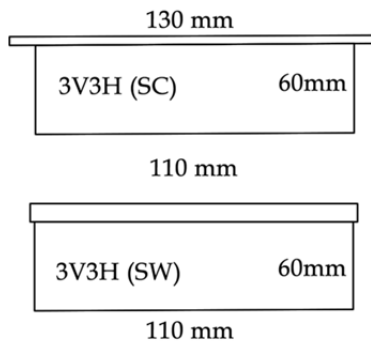

## Single Head Ceiling type Emergency Light 單頭天花式緊急後備照明燈

3V3H (SC) Ceiling Recess Type

3V3H (SW) Wall mount Type

Model No. / 型號	3V3H (SC)	3V3H (SW)
System Mode / 系統模式	Non - maintained Type	
Normal Output / 輸出功率	1W	
Bulb / 燈泡	1W High efficiency super flux LED	
Discharge Duration / 可亮時間	2 Hours	
Recharge Period / 充電時間	12 Hours for 2 Hours	
Line Voltage / 電壓	AC 220 – 240V 50 Hz +/- 10%	
Battery / 電池	Ni-Cd 3.6V 800mAh	
Housing / 外殼	金屬材料, 外焗塗粉狀樹脂漆油 Metal materials with Epoxy Powder Coating	
Outside features / 燈外裝置	電源指示燈及測試掣 Power indication light & Test switch	
Testing Report / 測試證書	香港理工大學屋宇設備工程學系 The HK Polytechnic University - Department of Building Services Engineering	
Testing Standard / 測試標準	香港消防處牌照及審批總區: [PPA/104(A) 第四次修訂] HKFSD Licensing & Certification Command [PPA/104(A) 4 <sup>th</sup> Revision]	
Dimension / 燈箱尺寸	Cover: 130 x 130mm Bottom: 110 x 110mm	110 x 110 x 60mm