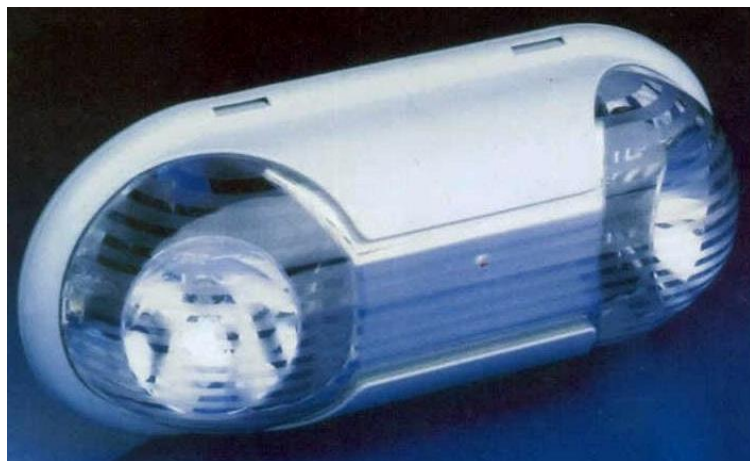

安利消防器材有限公司 Safety Fire Fighting Equipment Ltd.

消防處註冊消防裝置承辦商 • 機電工程署註冊電業承辦商

Beghelli *SELF-CONTAINED EMERGENCY LUMINAIRES*

DIMENSIONS (mm)		
A	B	C
430	165	117

Features	Model	1202
<ul style="list-style-type: none"> ✚ Operating Voltage: 230V, 50Hz ✚ High capacity rechargeable sealed lead acid battery ✚ Manual test button ✚ Automatic recharge circuit ✚ Overcharge protection circuit with control on the ✚ Minimum battery voltage level ✚ Luminous LED informing on status and power supply ✚ Battery can be charge up within 12 hours ✚ Built with self-extinguishing plastic material conform to ✚ EN60598-1, UL94, temperature resist to 449 °C ✚ Protection degree: IP65 ✚ Insulation class: II ✚ Manufacturing according to European standards EN60598-1, EN60598-2-22 ✚ Warranty of 12 month ✚ Conform to H.K. Fire Services Department Circular: No. 1/2006 Appendix II [PPA/104(A)] Section B ✚ H.K. Electrical & Mechanical Services Department ✚ Certificate awarded by H.K. Safety Institute ✚ Tested by TÜVRheinland, Test Report No. : 140168002 	Rating:	20mA
	Power factor:	0.9
	Halogen bulb:	2x5W, G4
	Lumen output (lm):	2x70
	Required lumen (lm): (EN60598-2-22)	42
	Lumen output (lm): (after 1 minute)	62
	Max. lumen (lm):	118
	Battery type:	Pb 6V 4.5Ah
	Discharge duration:	2 hours
	Weight:	2.3Kg